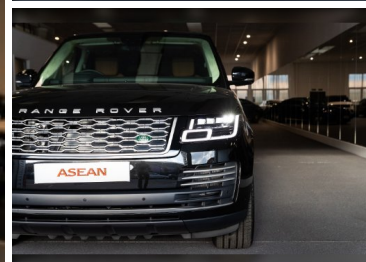

2021(71) Land Rover Range Rover AUTOBIOGRAPHY 5-
Do...

£129,950

Engine: Electric Hybrid
Body: Estate
Gearbox: Automatic
Capacity: 1997cc
Colour: Black
Mileage: 20
CO²: 88g/km
MPG: 80.7mpg
Top Speed: 137mph
BHP: 398bhp
Insurance Grp: 50E

Asean Corporation
267 Water road
Park Royal
London, HA0 1HX

Santorini Black Tan Leather Interior Head Up Display Rear Executive Seats PLUS Panoramic Roof]Rear Entertainment Heated and Cooled Massage Seats 360 Surround Camera System Park Assist Blind Spot Monitor Privacy Glass Keyless Entry Meridian Sound System Powered Gesture Tailgate Heated Steering Wheel Front Centre Console Refrigerator compartment Cabin Air Ionisation Active Rear Locking Differential Soft Close Doors Terrain Response 2 Additional Washer Bottle Adaptive cruise control Blind spot assist Bluetooth mobile phone connection Gesture tailgate Lane keep assist Park Assist - Parallel Park/Parking Exit/Perpendicular park Rear camera wash Rear cross traffic alert Surround camera system DAB Digital radio Digital TV Auto dimming rear view mirror Automatic headlamp activation 21" Alloy Wheels This car is VAT Qualifying, if you are purchasing via a VAT Registered company or exporting it outside of the European Union you maybe eligible to claim back...