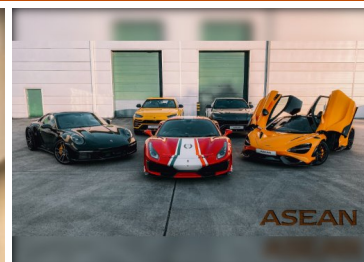

2021(V) Porsche 911 TURBO S PDK 2-Door

£225,000

Engine: Petrol
Body: Coupe
Gearbox: Semi-Automatic
Capacity: 3745cc
Colour: Grey
Mileage: 3,000
CO²: 273g/km
MPG: 23.5mpg
Top Speed: 205mph
BHP: 640bhp
Insurance Grp: 50E

Asean Corporation
267 Water road
Park Royal
London, HA0 1HX

Crayon Black leather interior with quilting Interior Trim Package Stitching in contrasting colour Electric slide/tilt glass sunroof Protective film (front) Mirror Bases painted in Black (high-gloss) Side Window Trims painted in Black (high-gloss) Rear Side Air Intakes painted in Black (high-gloss) 'PORSCHE' Logo LED Door Courtesy Lights 'PORSCHE' Logo painted in Black (high-gloss) Model designation painted in Black (high-gloss) Exclusive Design Fuel Filler Cap Slat Inlays Rear Lid painted in Black (high-gloss) PASM Sport Suspension (-10 mm) Sports exhaust system (tailpipes in Silver) Porsche Ceramic Composite Brake (PCCB) with Brake Calipers painted in Black Power Steering Plus 20-/21-inch 911 Turbo S Exclusive Design Wheels Wheels painted in Black (high-gloss) Tyre sealing compound and electric air compressor LED main headlights with matrix beam Porsche Dynamic Light System Plus (PDLS Plus) in Black Exclusive Design Taillights Privacy glass Lane Change Assist...