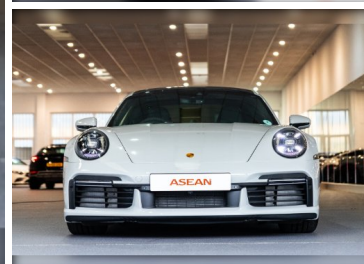

2021(V) Porsche 911 TURBO S PDK 2-Door

£225,000

Engine: Petrol
Body: Coupe
Gearbox: Semi-Automatic
Capacity: 3745cc
Colour: Grey
Mileage: 3,000
CO²: 273g/km
MPG: 23.5mpg
Top Speed: 205mph
BHP: 640bhp
Insurance Grp: 50E

Asean Corporation
267 Water road
Park Royal
London, HA0 1HX

Crayon Black leather interior with quilting Interior Trim Package Stitching in contrasting colour Electric slide/tilt glass sunroof Protective film (front) Mirror Bases painted in Black (high-gloss) Side Window Trims painted in Black (high-gloss) Rear Side Air Intakes painted in Black (high-gloss) 'PORSCHE' Logo LED Door Courtesy Lights 'PORSCHE' Logo painted in Black (high-gloss) Model designation painted in Black (high-gloss) Exclusive Design Fuel Filler Cap Slat Inlays Rear Lid painted in Black (high-gloss) PASM Sport Suspension (-10 mm) Sports exhaust system (tailpipes in Silver) Porsche Ceramic Composite Brake (PCCB) with Brake Calipers painted in Black Power Steering Plus 20-/21-inch 911 Turbo S Exclusive Design Wheels Wheels painted in Black (high-gloss) Tyre sealing compound and electric air compressor LED main headlights with matrix beam Porsche Dynamic Light System Plus (PDLS Plus) in Black Exclusive Design Taillights Privacy glass Lane Change Assist...